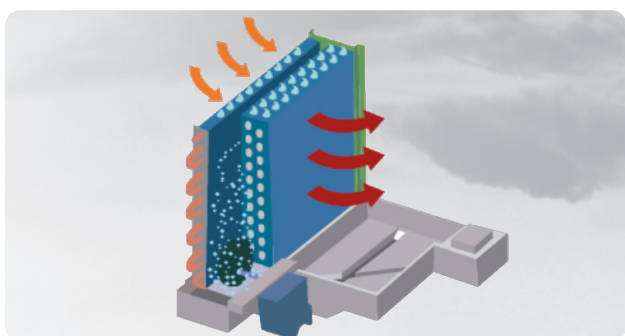

2. Flexible Air Swing

Cater your cooling comfort where you can set the portable ac to provide direct cooling airflow or to be in swing mode where you can control the position of the swing louver with this mode.

*Swing mode can be controlled by remote controller or the app only.